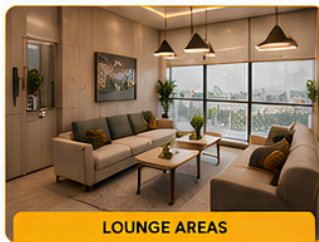

Cozy and Functional Living Spaces – One Day Pass

MAGNET. WORK

Experience the freedom to work your way - anytime, for a day. Magnet work's 1 Day Pass gives you full access to our vibrant workspace without any long-term commitment. Whether you're a freelancer, traveler, remote employee, or simply need a productive environment for a day, we've got you covered.

ONE DAY PASS
Work. Focus. Achieve.
Your Day, Your Way.

WHAT YOU GET WITH 1 DAY PASS

-  Access to Open Workstations
-  High-Speed Wi-Fi
-  Access to Lounge & Common Areas
-  Use of Pantry, Coffee & Beverages
-  Meeting Room (Pay-per-use)
-  Printing & Scanning (Pay-per-use)
-  Lockers* (Subject to availability)
-  Community & Networking
-  Kindly return the access card at the end of the day

*Available on request.

CHOOSE YOUR WORKSPOT

HOW WE MAKE THIS SPACE MORE CLIENT FRIENDLY

- | | | | | |
|--|--|---|--|--|
|  <p>Natural Light & Ventilation Bright, airy spaces that boost mood and productivity.</p> |  <p>Comfortable Furniture Ergonomic seating and spacious layouts for all-day comfort.</p> |  <p>High-Speed Connectivity Seamless internet to keep you connected always.</p> |  <p>Clean & Well-Maintained Impeccable hygiene and housekeeping throughout the day.</p> |  <p>Refreshments Available Complimentary tea, coffee & purified water.</p> |
|  <p>Biophilic Design Greenery and natural elements to reduce stress and enhance well-being.</p> |  <p>Safe & Secure Secure access, CCTV surveillance and a safe working environment.</p> |  <p>Flexible & Hassle-Free No long-term commitment. Just walk in and get started.</p> |  <p>Vibrant Community Connect, collaborate and grow with like-minded professionals.</p> |  <p>Work-Life Balance Relax, recharge and stay productive in a balanced setting.</p> |